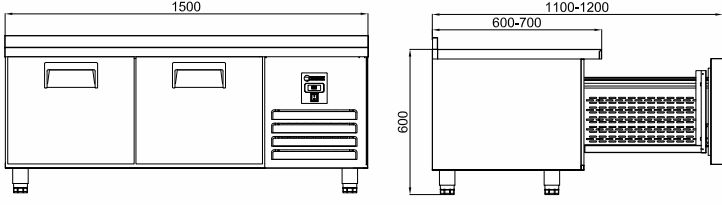

En iyisini hak ediyorsun...

You deserve the best...